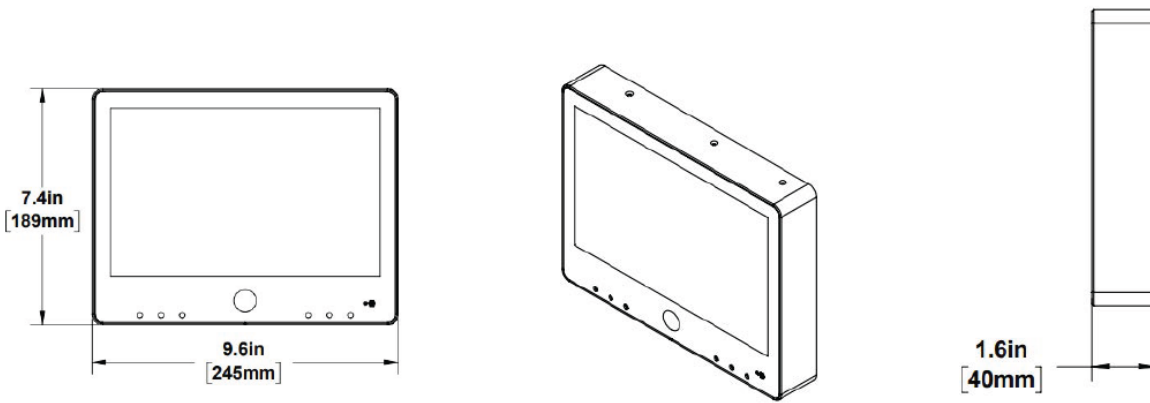

**SURVEILL**  
BY **3Si**

MODEL NUMBER	PVM10-1AFA51-W
<b>Mechanical</b>	
Housing Material	Steel
Color	White Housing, Black Screen
Product Dimensions	1.6" L X 9.6" W X 7.4" T
Mounting	VESA 75x75mm pattern
<b>Display</b>	
Size	10 in.
Type	LCD
Backlight	LED
Resolution	1280x800
Aspect Ratio	16:9
<b>Camera</b>	
Product	AXIS FA51 With FA1105
Resolution	1080p
Lens Type	Fixed
Lens Size	2.8mm
FoV (H)	111 degrees
<b>Connections</b>	
SD Card	micro SD OSD, Recording, Firmware, and LOGO Updates
Ethernet	RJ45 IP Camera, PoE
Digital I/O	Spring Terminal (2X)
CD Power Input	Terminal Block (2 position)
<b>Power</b>	
PoE	802.3af
DC	12VDC
<b>Environment</b>	
Operating Temperature	32°F - 104°F (0°C - 40°C)